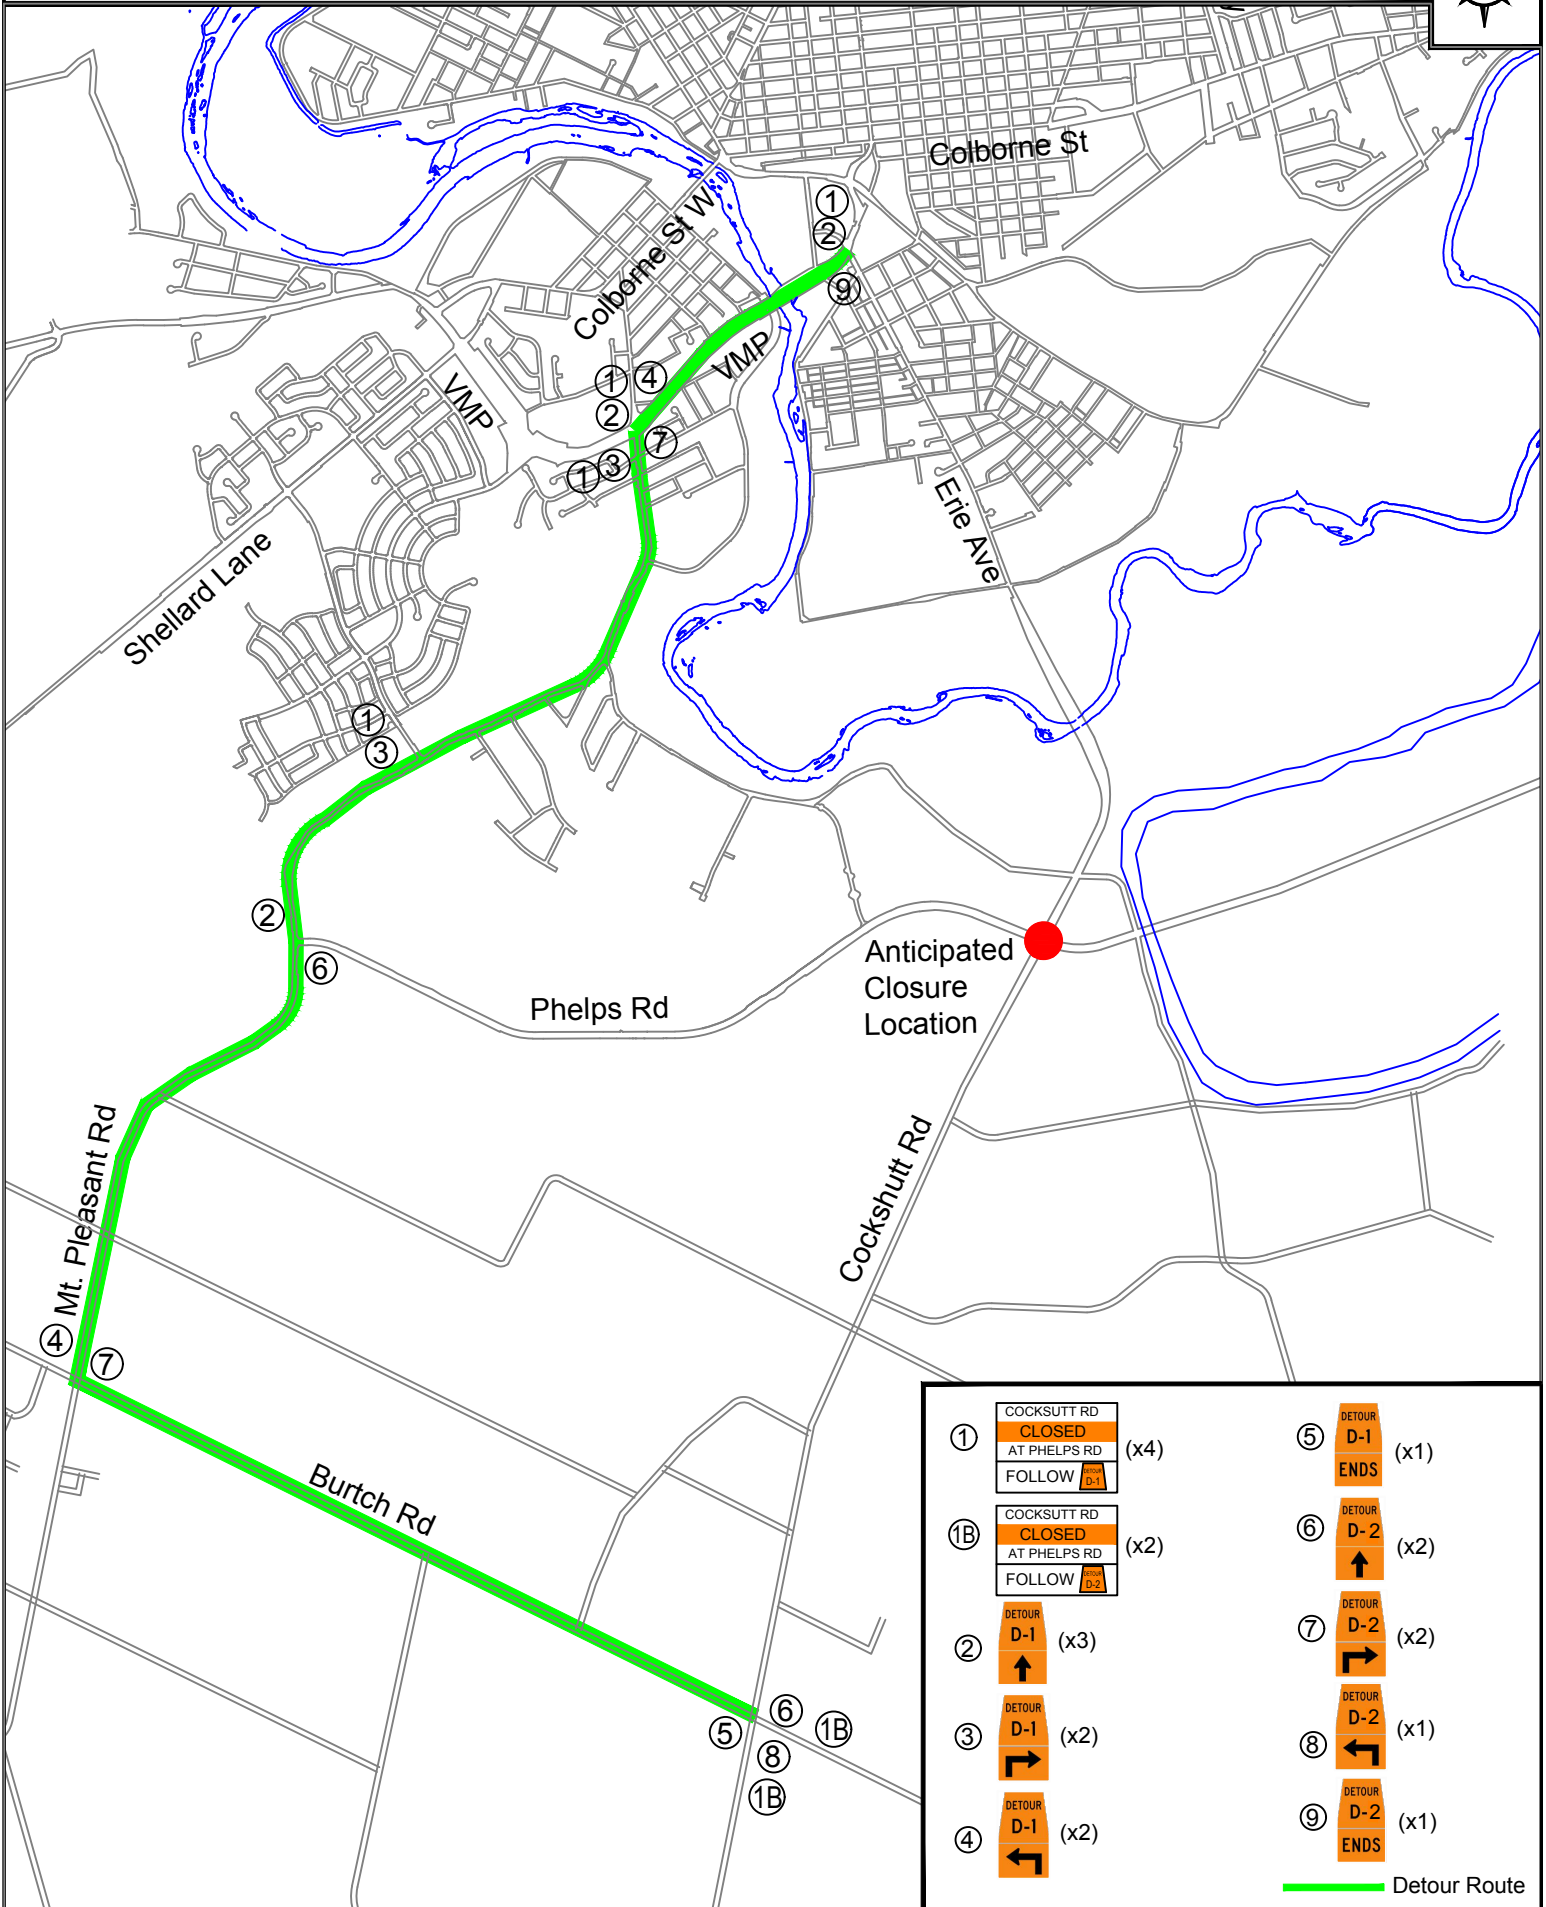

Protest at Cockshutt Rd and Phelps Rd Detour

①	COCKSHUTT RD CLOSED AT PHELPS RD (x4) FOLLOW 	⑤	DETOUR D-1 (x1) ENDS
①B	COCKSHUTT RD CLOSED AT PHELPS RD (x2) FOLLOW 	⑥	DETOUR D-2 (x2) ↑
②	DETOUR D-1 (x3) ↑	⑦	DETOUR D-2 (x2) ↗
③	DETOUR D-1 (x2) ↘	⑧	DETOUR D-2 (x1) ↖
④	DETOUR D-1 (x2) ↙	⑨	DETOUR D-2 (x1) ENDS

 Detour Route